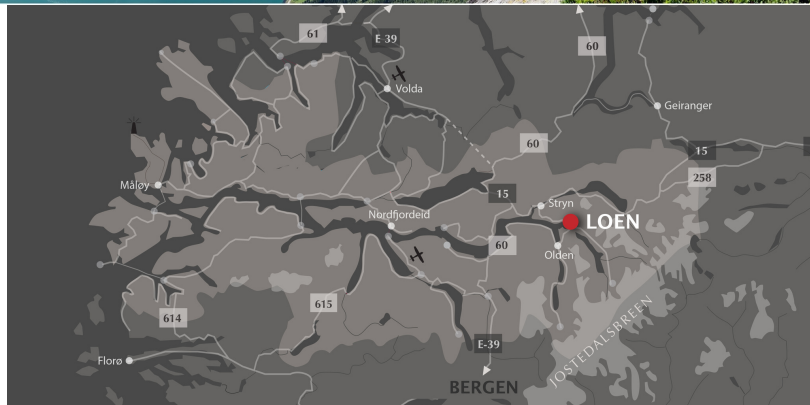

## ABOUT LOEN SKYLIFT

- Aerial Tramway (Cable Car) to Mt. Hoven, 1011 m.a.s.l.
- Fjord station in Loen – ticket office, kiosk and shop
- Mountain station at Mt. Hoven (1011 m.a.s.l.). Viewing platforms and Hoven Restaurant
- Signposted and prepared walking trails, for all levels.
- Guided adventures with Loen Active all year: hiking, via ferrata, skiing, snowshoeing, sledding etc.
- Open all year.

Via Ferrata Loen